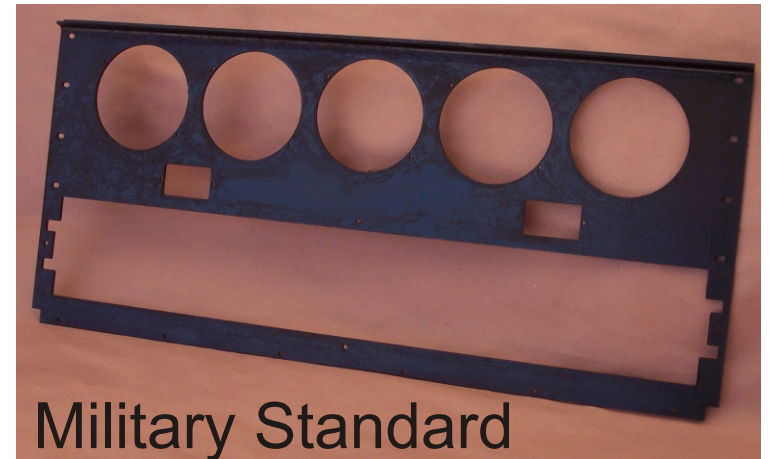

19" EIA RACKMOUNT TURBO COOLING FAN PANEL

Made of
C.R.S. 7 Gauge
.1793" Thick

**10 U
PANEL**

**17.5"
5250 mm**