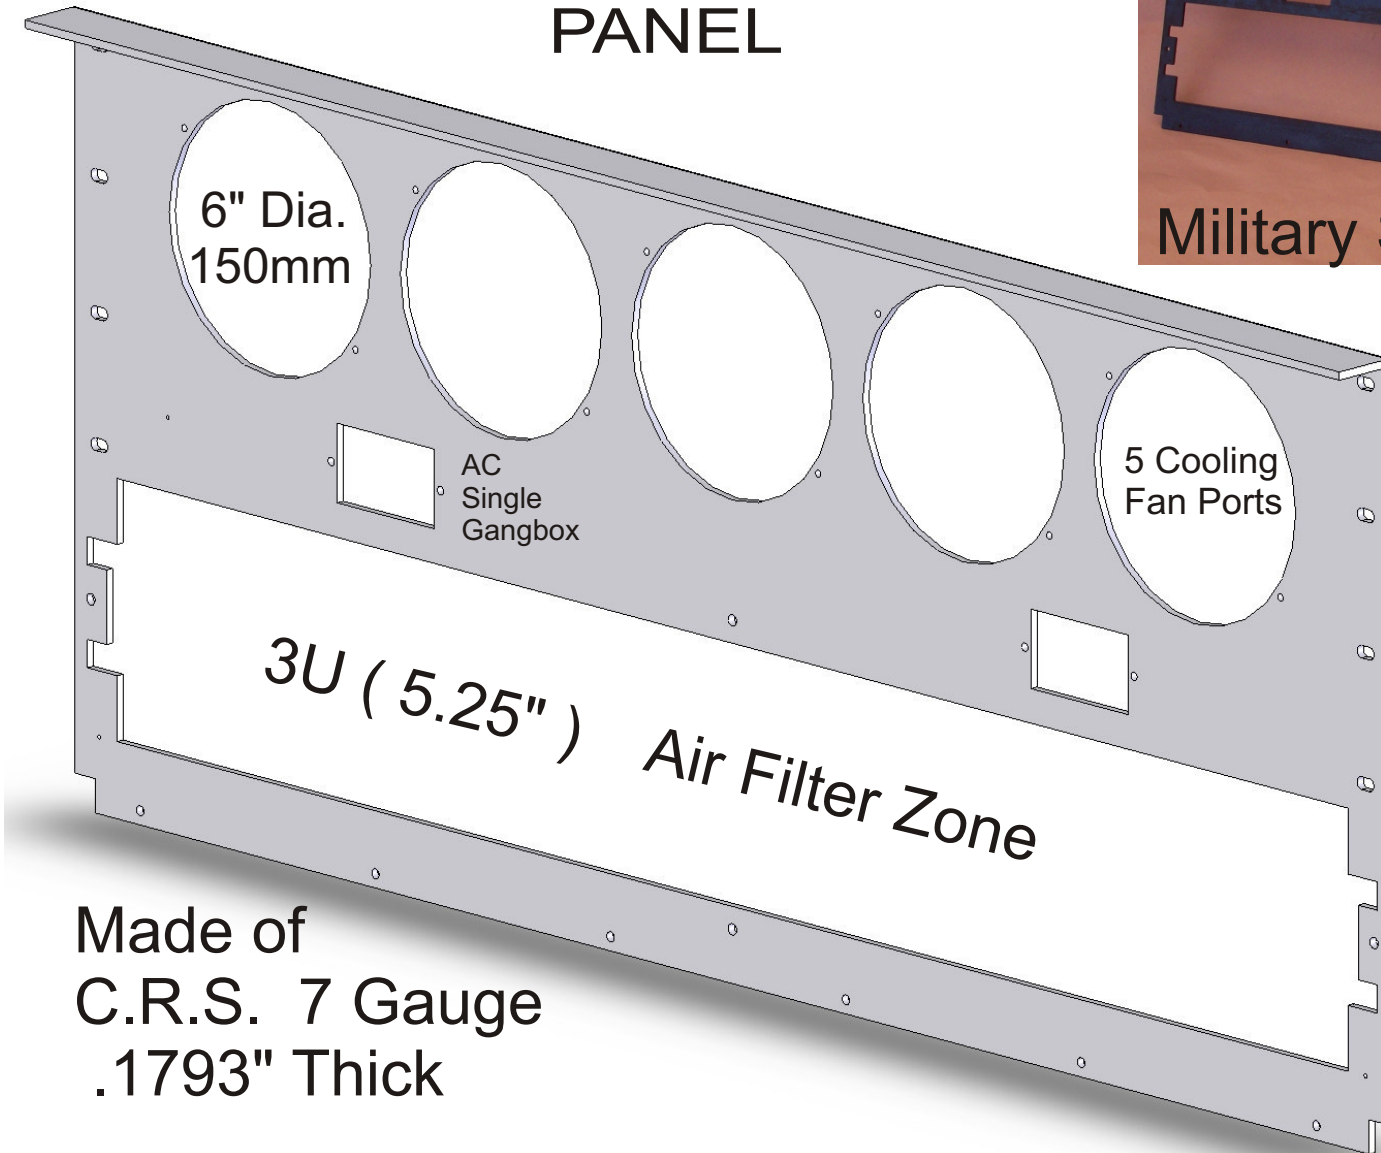

19" EIA RACKMOUNT TURBO COOLING FAN PANEL

Made of
C.R.S. 7 Gauge
.1793" Thick

**10 U
PANEL**

**17.5"
5250 mm**